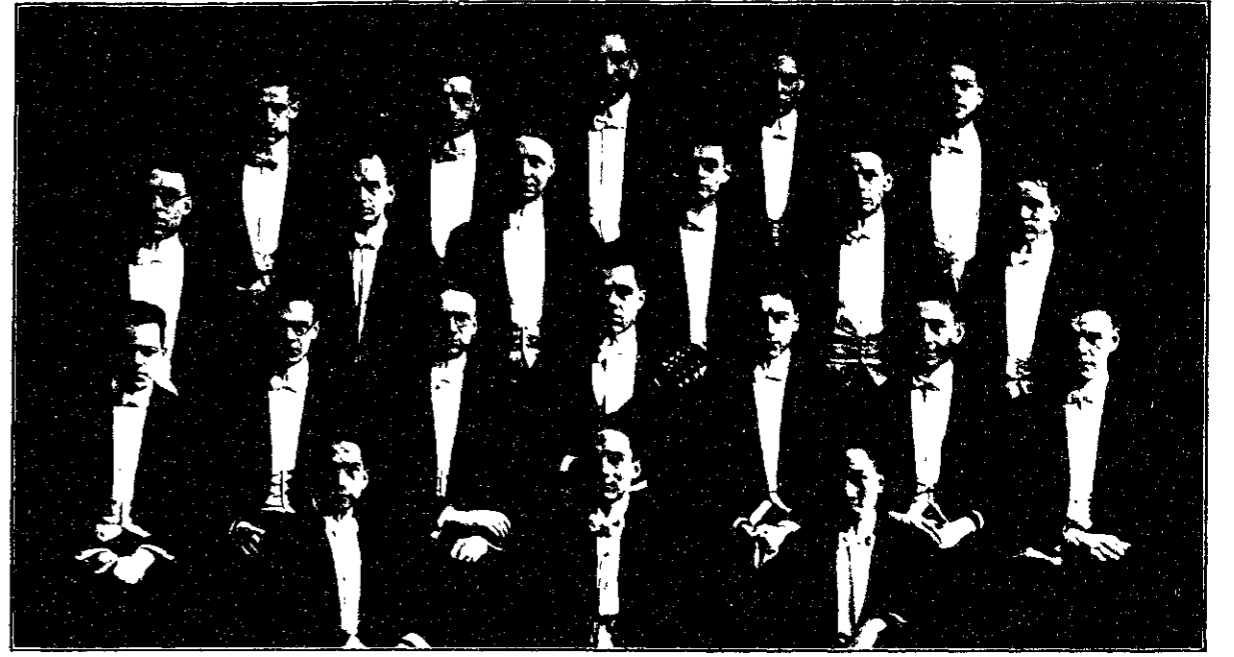

**TECHNIQUE 1922 BOARD**

Left to right: Top row: Patty, Ferguson, Purinton, Alder. Second row: Rockefeller, Carpenter, Berlage. Middle row: Meling, Gayley. Fourth row: Linsley, Pierce, Spaulding. Bottom row: Potter, Burt, Powers, Luykx

**MANDOLIN CLUB**

Left to right: Back row: Hall, Redway, Bent, Cushman, Price. Middle row: Hemenway, Aultman, Chittick, Miller, Groce, Langdon. Sitting: Carroll, Liecny, Lund, Pollock, Alder, Wendler, Brackett. Front row: Arthchinta, Carter, Sukhum