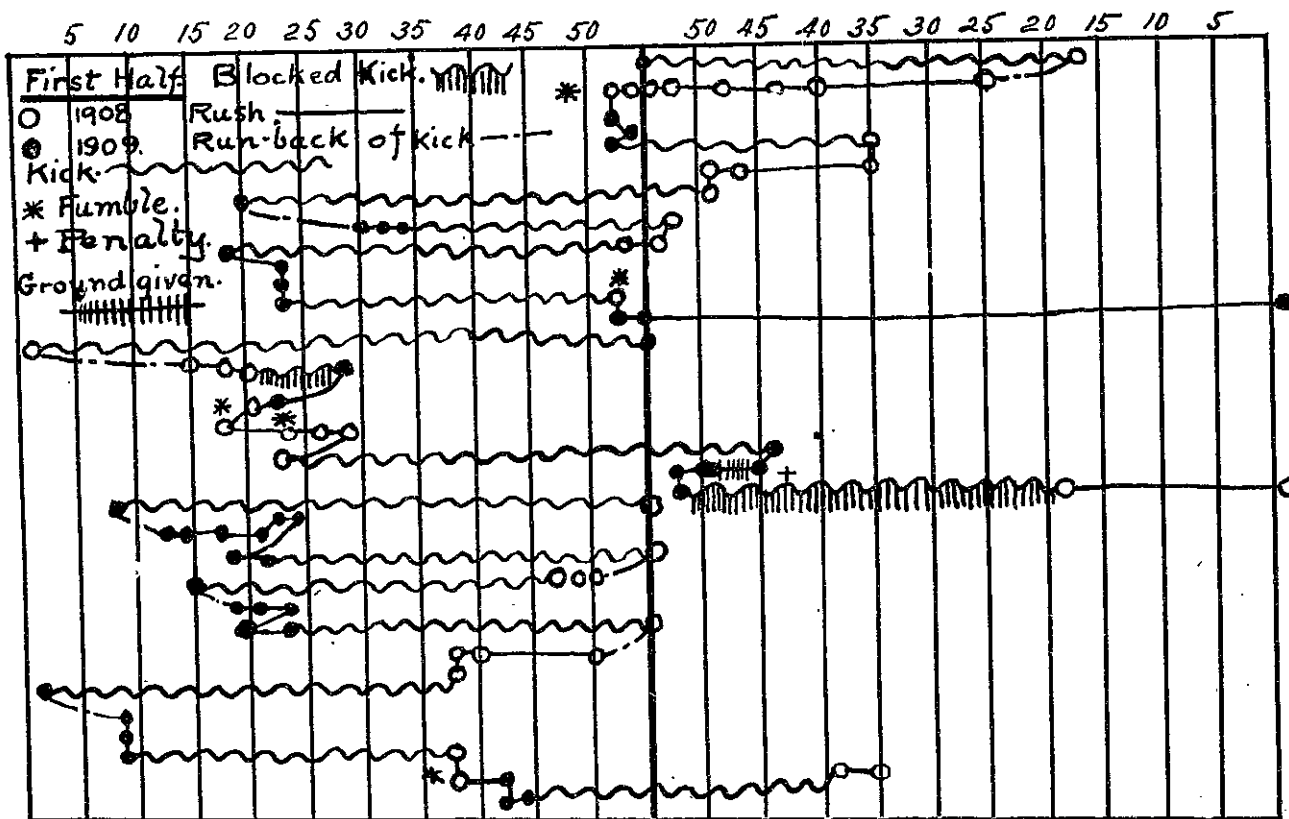

ADAMS HOUSE

EUROPEAN PLAN

Washington and Mason Streets, Boston

Near Theatres and Large Stores

New Addition on Mason Street has

MEN'S CAFE and LADIES' ENTRANCE

GEORGE G. HALL, Proprietor

FOOTBALL DIAGRAM.

Explanation. In the First Half the 1909 goal is on the right for the first touchdown, and the 1908 goal also on the right for the second touchdown. In the Second Half the 1908 goal is on the right for the third touchdown, and the 1909 goal also on the right for the fourth touchdown.