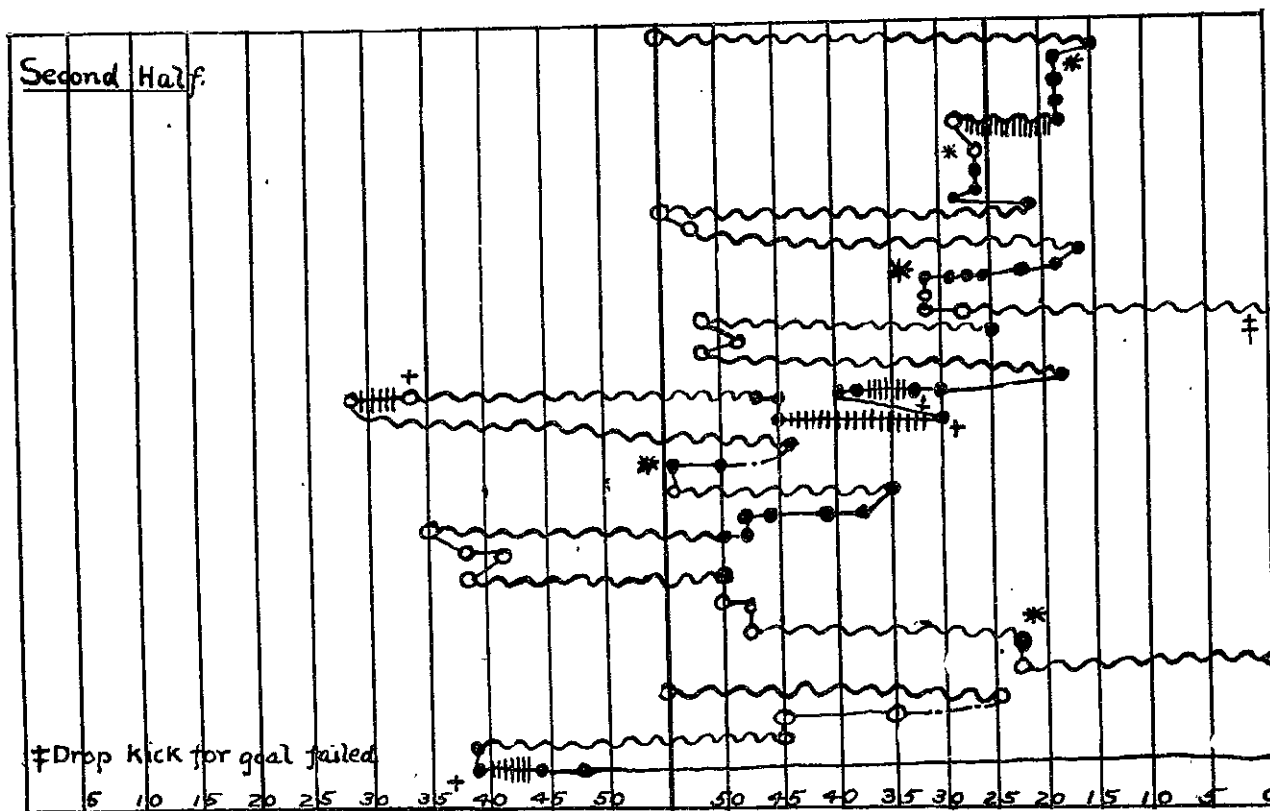

ADAMS HOUSE

EUROPEAN PLAN

Washington and Mason Streets, Boston

Near Theatres and Large Stores

New Addition on Mason Street has

MEN'S CAFE and LADIES' ENTRANCE

GEORGE G. HALL, Proprietor

FOOTBALL DIAGRAM.

Explanation. In the First Half the 1909 goal is on the right for the first touchdown, and the 1908 goal also on the right for the second touchdown. In the Second Half the 1908 goal is on the right for the third touchdown, and the 1909 goal also on the right for the fourth touchdown.